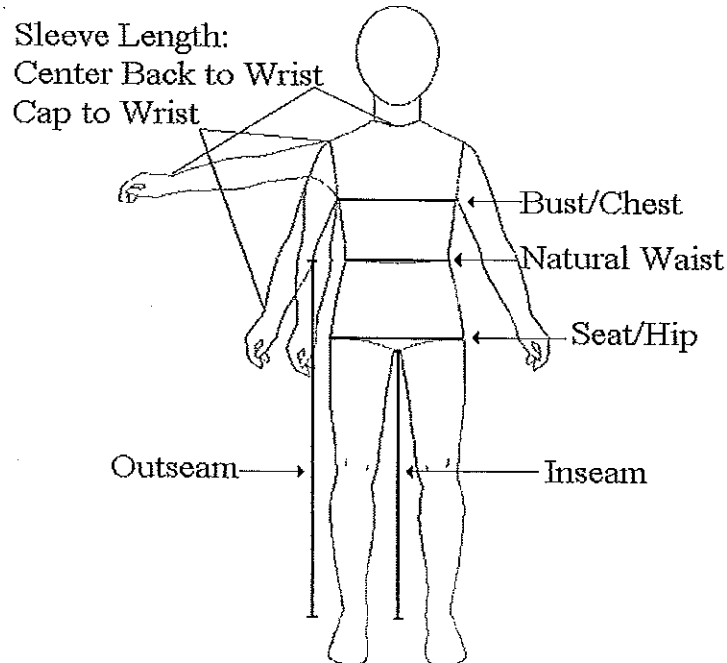

ELDER SIZING CHARTS

(These sizing charts are based on the customer's body measurements.)

Listed below are body measurements that correspond to sizes in each of our different size ranges. This will help determine what size to purchase after measuring the customer. If measurements fall in more than one size range column, depending on the style of the garment, order the size of the largest measurement. Unisex garments are made from male sizing. All measurements are given in inches.

HOW TO MEASURE:

BUST/CHEST Hold tape snugly under arms around fullest part of chest making sure tape measure is level all around.

NATURAL WAIST Hold tape snugly at natural waist. This is usually at the natural indent. Do not pull tape tight. Do not measure over clothing.

When ordering drop waist garments, measure 1-2" below waist.

SEAT/HIP Have child stand straight with feet together. Measure around fullest part of seat/hips. Hold tape snug, not tight and level all around.

OUTSEAM Hold tape measure at natural waist to bottom of ankle bone.

INSEAM Measure from top of inner thigh to bottom of ankle bone. - OR - Using a pair of pants that fit, measure the inside of the leg from the crotch seam to the hem line.